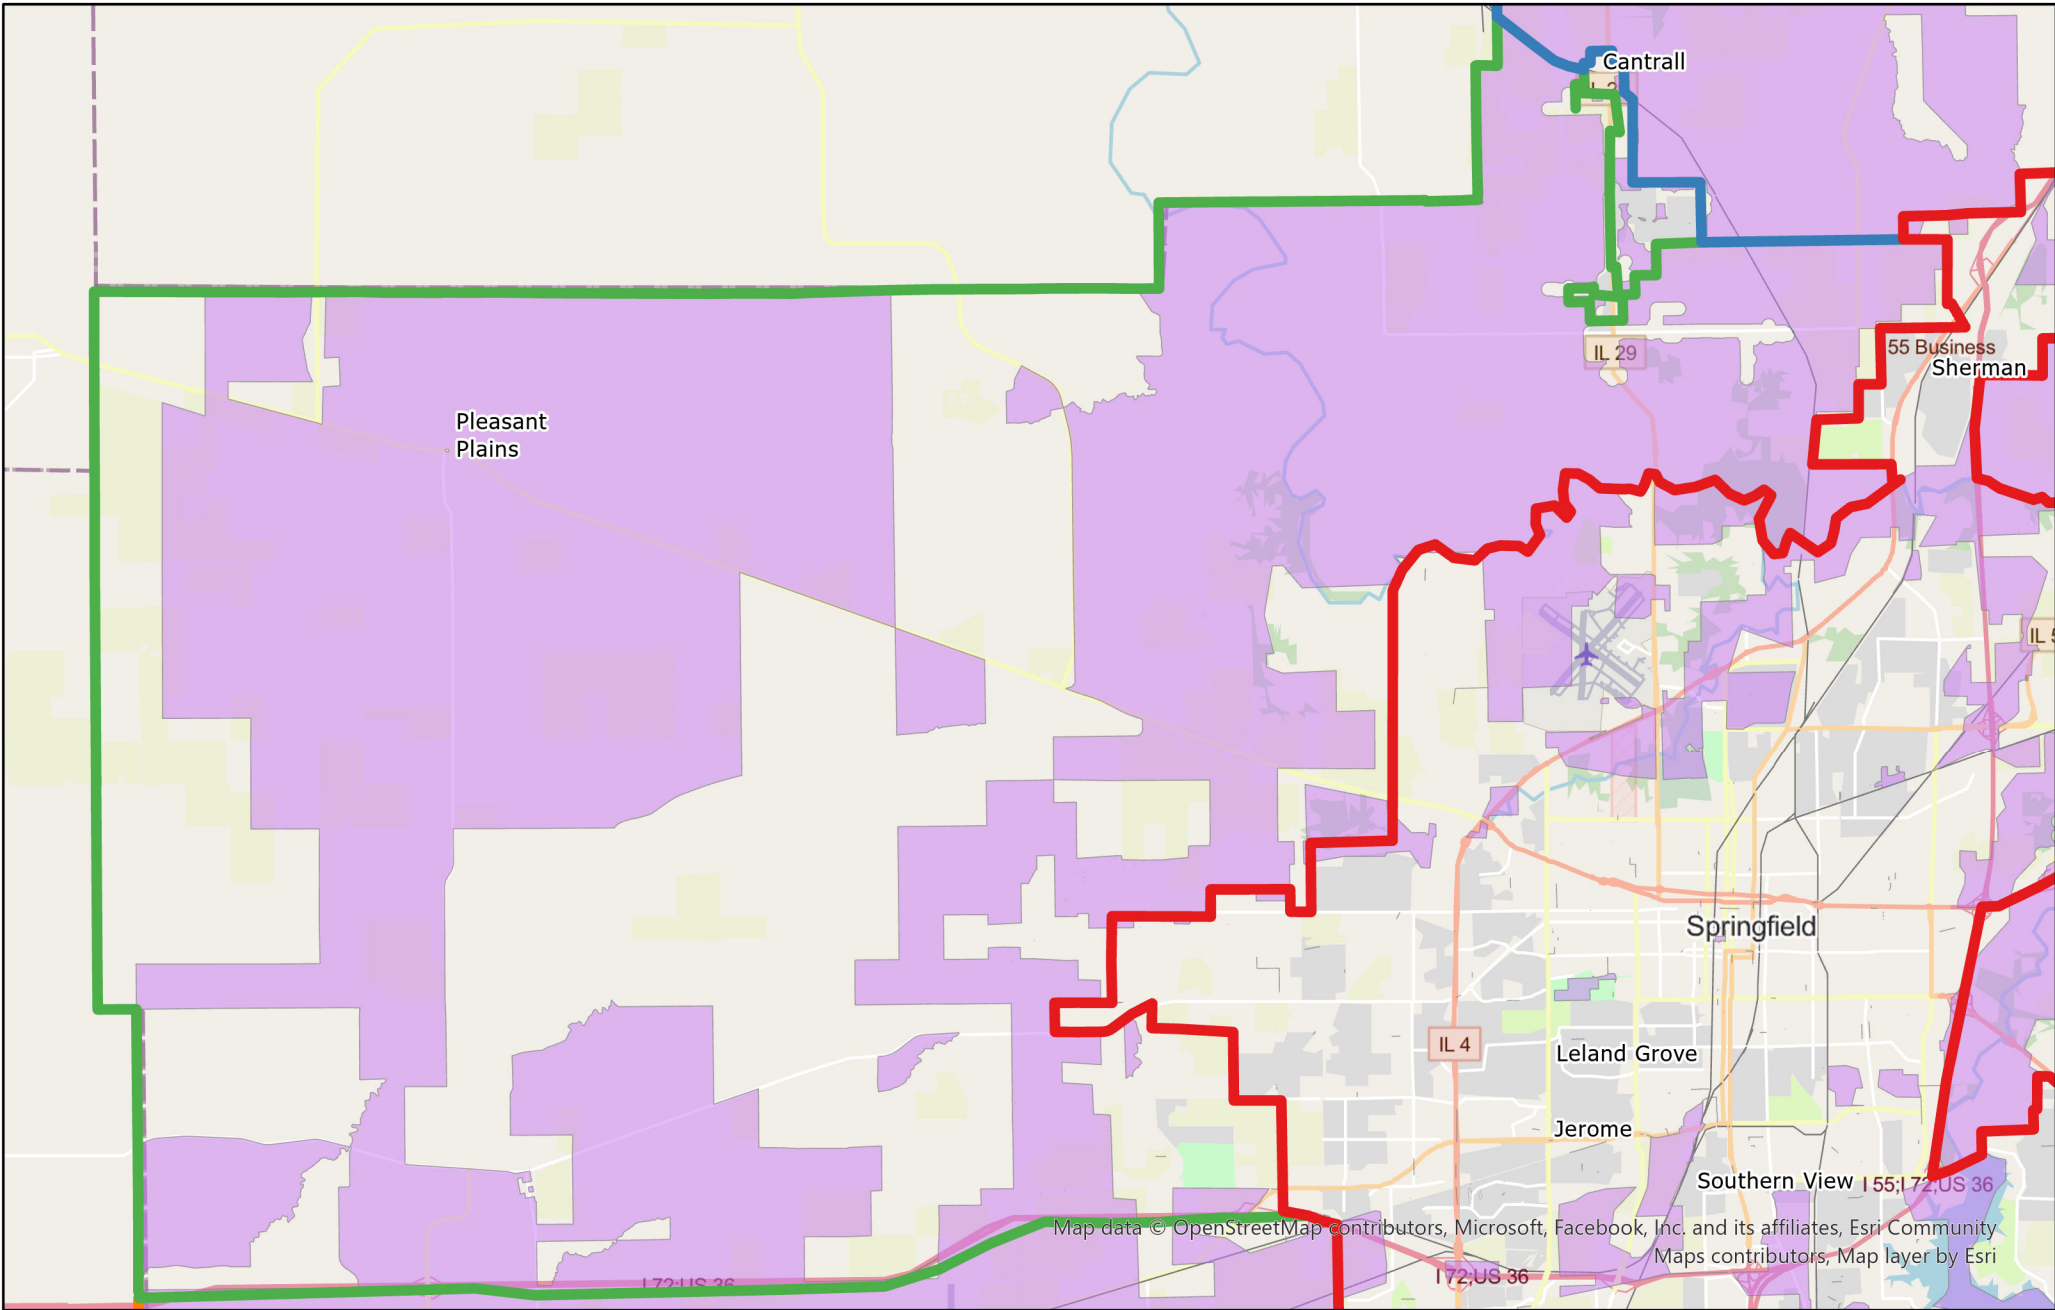

Central Sangamon County IL Grant Eligible Areas

Scale: 1:220,500

Map data © OpenStreetMap contributors, Microsoft, Facebook, Inc. and its affiliates, Esri Community Maps contributors, Map layer by Esri

	Grant Eligible Areas		Northwest
	Central		Southeast
	Northeast		Southwest

Grant Eligible Areas derived from the Illinois Broadband Map dated 11/30/22 and excludes authorized FCC RDOF 904 areas.

Northwest Sangamon County IL Grant Eligible Areas

Map data © OpenStreetMap contributors, Microsoft, Facebook, Inc. and its affiliates, Esri Community Maps contributors, Map layer by Esri

	Grant Eligible Areas		Northwest
	Central		Southeast
	Northeast		Southwest

Grant Eligible Areas derived from the Illinois Broadband Map dated 11/30/22 and excludes authorized FCC RDOF 904 areas.

Northeast Sangamon County IL Grant Eligible Areas

Scale: 1:201,000

Grant Eligible Areas	Northeast	Southeast
Central	Northwest	

Grant Eligible Areas derived from the Illinois Broadband Map dated 11/30/22 and excludes authorized FCC RDOF 904 areas.

Southeast Sangamon County IL Grant Eligible Areas