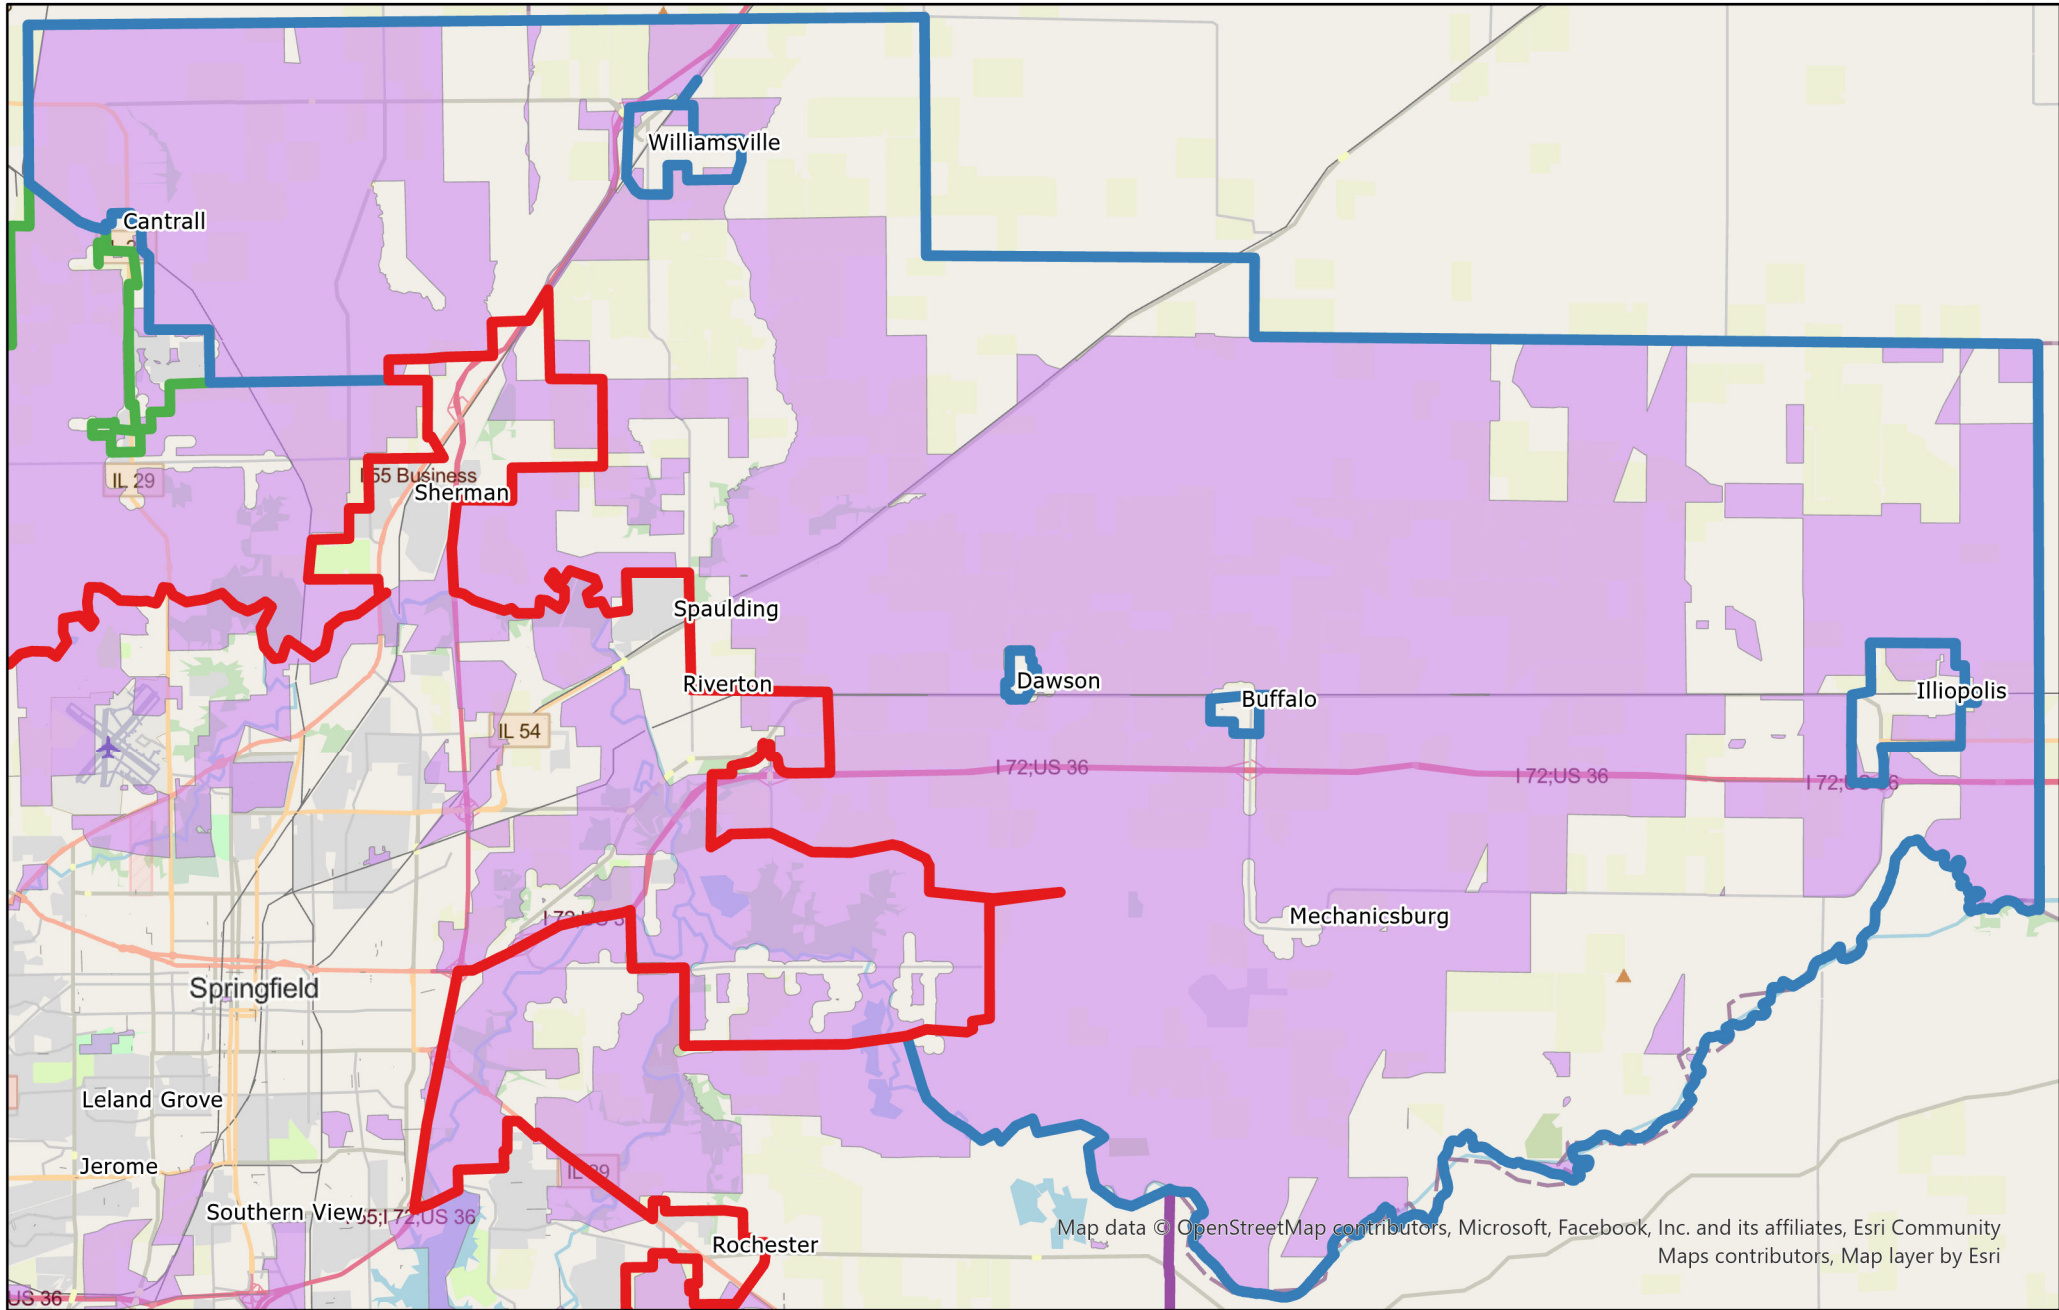

Central Sangamon County IL Grant Eligible Areas

Scale: 1:220,500

Map data © OpenStreetMap contributors, Microsoft, Facebook, Inc. and its affiliates, Esri Community Maps contributors, Map layer by Esri

	Grant Eligible Areas		Northwest
	Central		Southeast
	Northeast		Southwest

	Grant Eligible Areas		Northwest
	Central		Southeast
	Northeast		Southwest

Grant Eligible Areas derived from the Illinois Broadband Map dated 11/30/22 and excludes authorized FCC RDOF 904 areas.

Northeast Sangamon County IL Grant Eligible Areas

Scale: 1:201,000

Grant Eligible Areas	Northeast	Southeast
Central	Northwest	

Grant Eligible Areas derived from the Illinois Broadband Map dated 11/30/22 and excludes authorized FCC RDOF 904 areas.

Southeast Sangamon County IL Grant Eligible Areas

Grant Eligible Areas derived from the Illinois Broadband Map dated 11/30/22 and excludes authorized FCC RDOF 904 areas.

Southwest Sangamon County IL Grant Eligible Areas

Scale: 1:196,000

Map data © OpenStreetMap contributors, Microsoft, Facebook, Inc. and its affiliates, Esri Community Maps contributors, Map layer by Esri