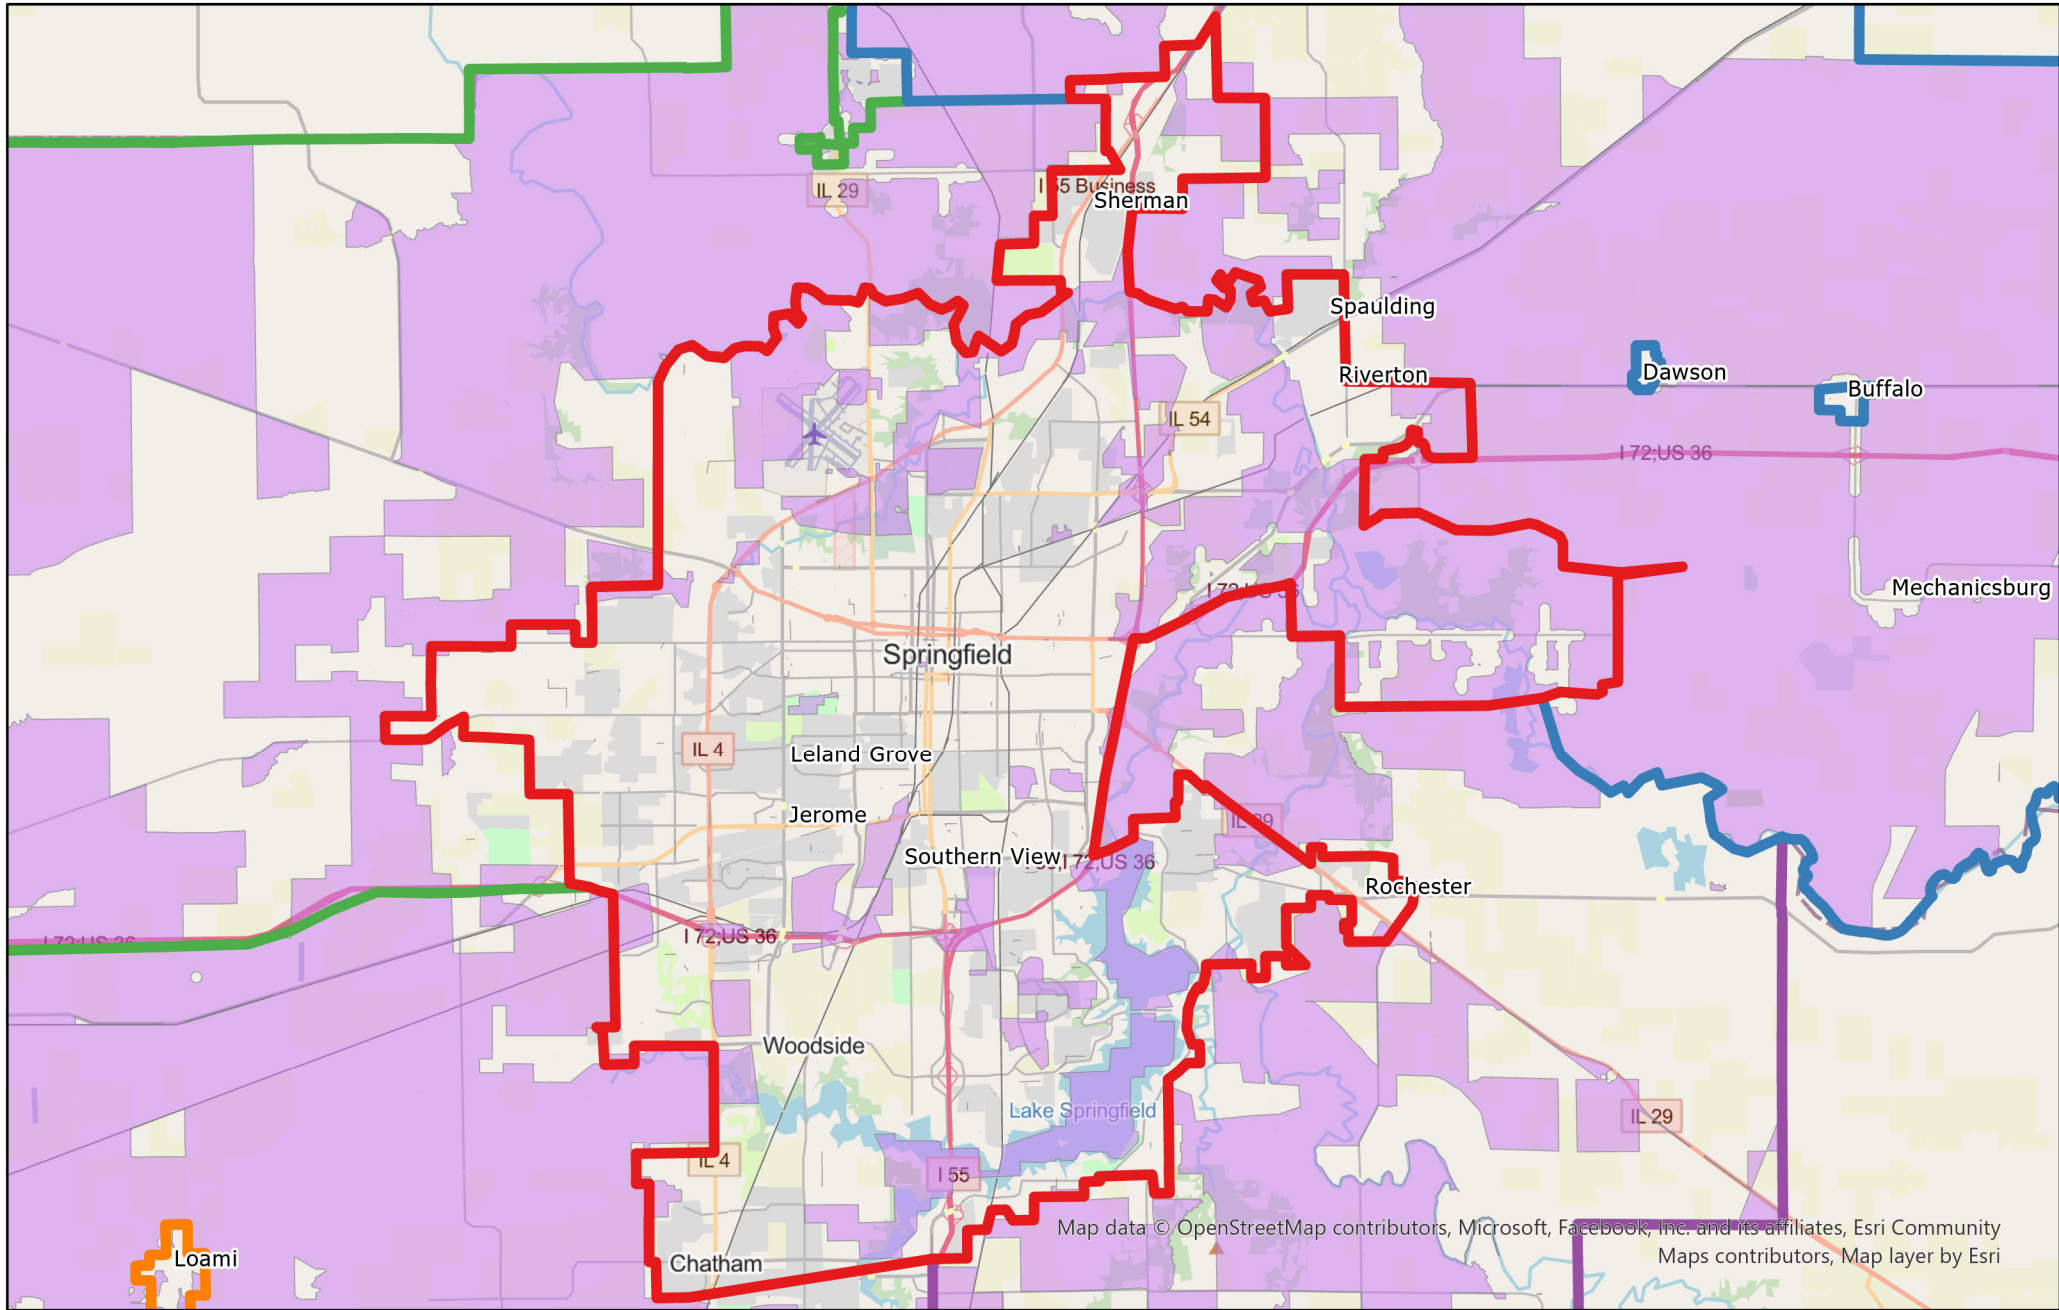

Central Sangamon County IL Grant Eligible Areas

Scale: 1:220,500

Map data © OpenStreetMap contributors, Microsoft, Facebook, Inc. and its affiliates, Esri Community Maps contributors, Map layer by Esri

	Grant Eligible Areas		Northwest
	Central		Southeast
	Northeast		Southwest

Grant Eligible Areas derived from the Illinois Broadband Map dated 11/30/22 and excludes authorized FCC RDOF 904 areas.

Northwest Sangamon County IL Grant Eligible Areas

Map data © OpenStreetMap contributors, Microsoft, Facebook, Inc. and its affiliates, Esri Community Maps contributors, Map layer by Esri

	Grant Eligible Areas		Northwest
	Central		Southeast
	Northeast		Southwest

Grant Eligible Areas derived from the Illinois Broadband Map dated 11/30/22 and excludes authorized FCC RDOF 904 areas.

Northeast Sangamon County IL Grant Eligible Areas

Scale: 1:201,000

Grant Eligible Areas	Northeast	Southeast
Central	Northwest	

Grant Eligible Areas derived from the Illinois Broadband Map dated 11/30/22 and excludes authorized FCC RDOF 904 areas.

Southeast Sangamon County IL Grant Eligible Areas