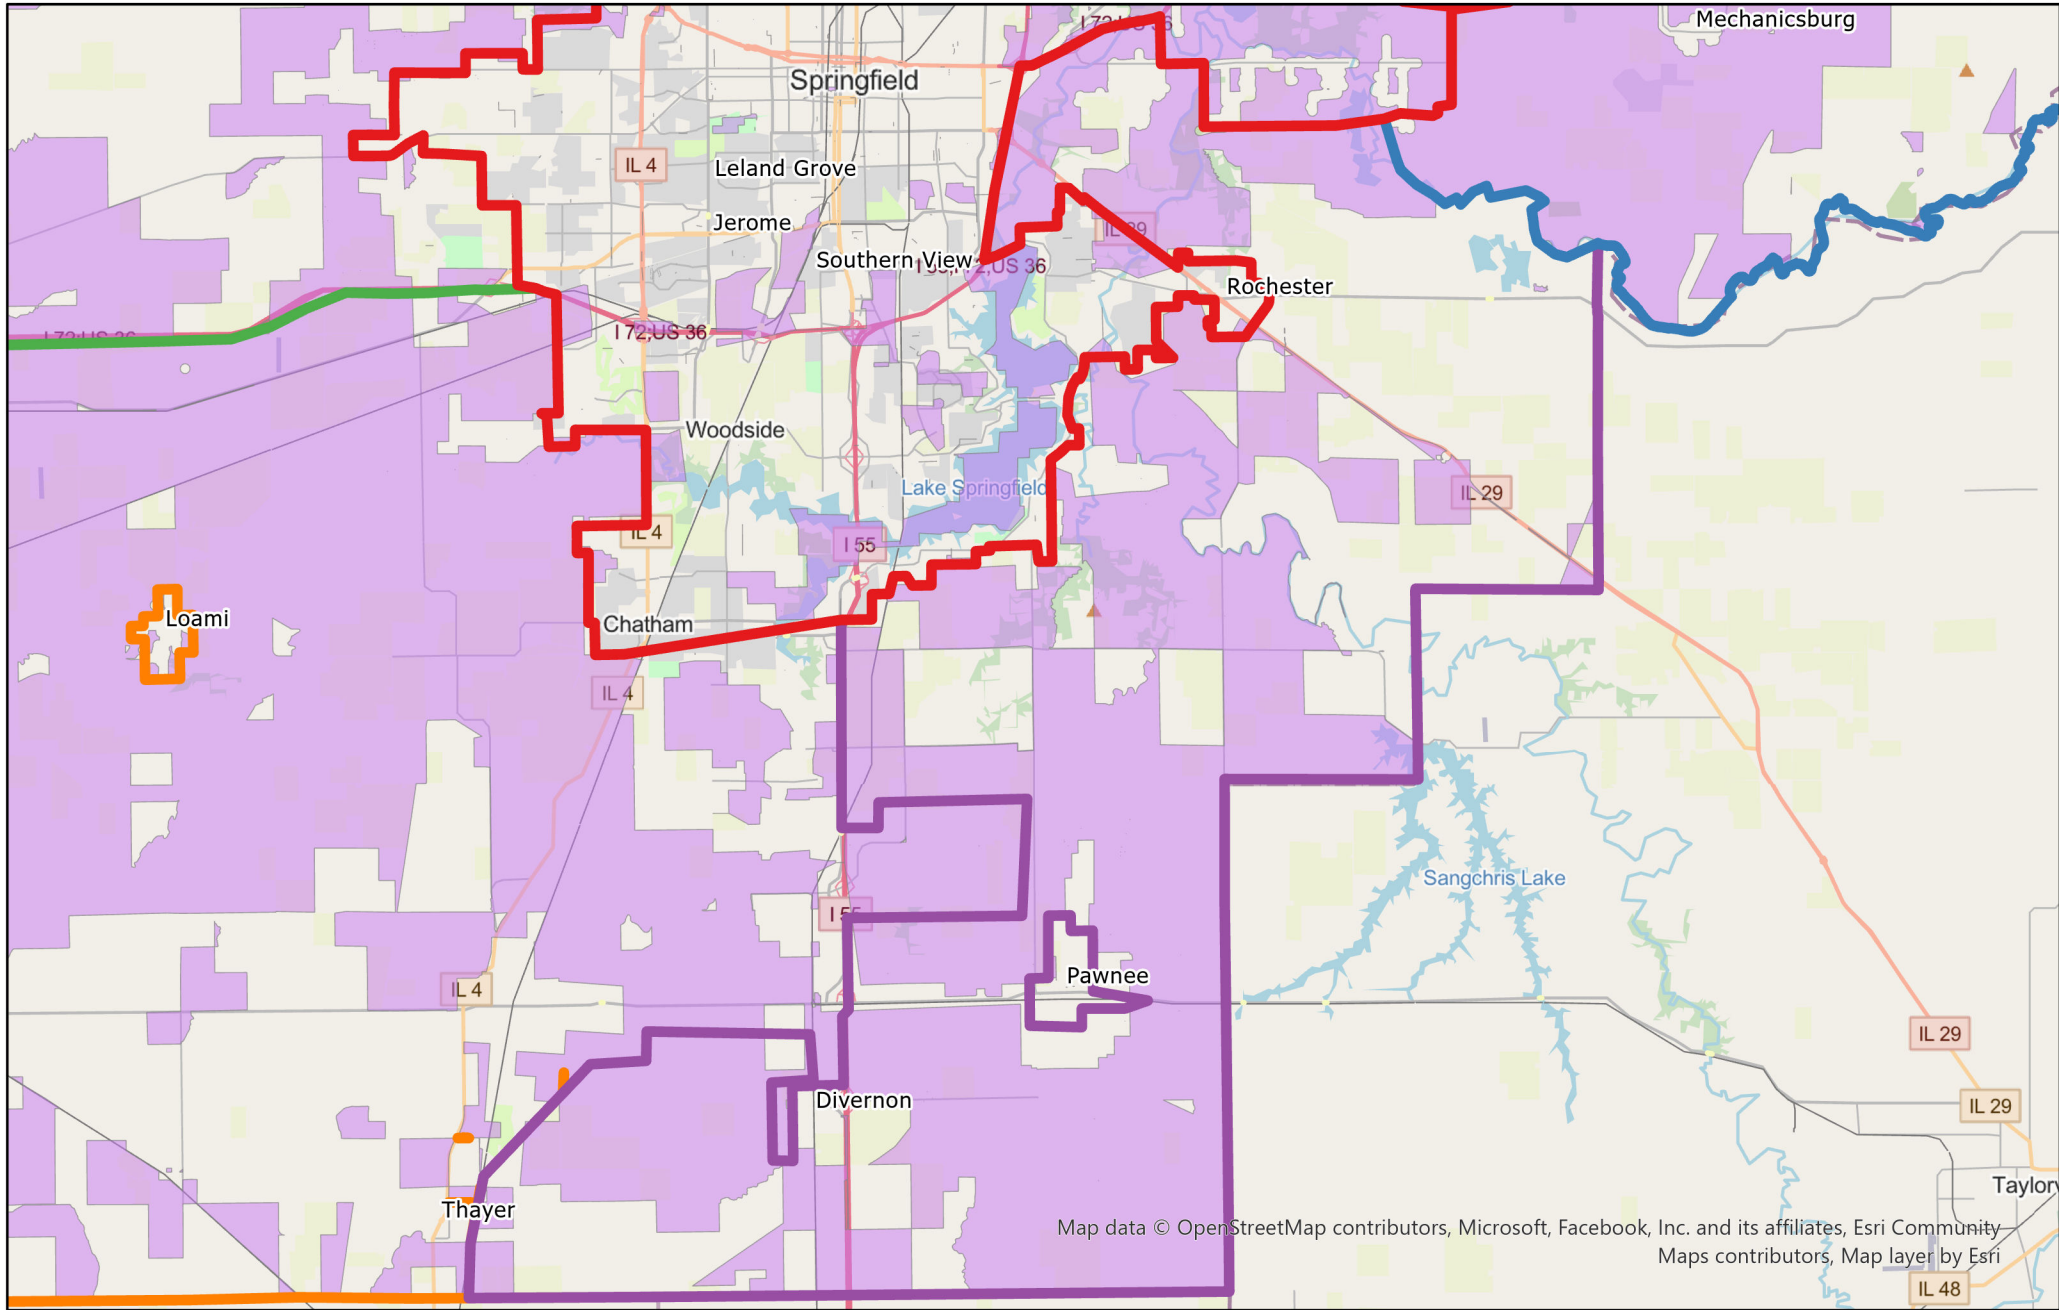

	Grant Eligible Areas		Northwest
	Central		Southeast
	Northeast		Southwest

Grant Eligible Areas derived from the Illinois Broadband Map dated 11/30/22 and excludes authorized FCC RDOF 904 areas.

Northeast Sangamon County IL Grant Eligible Areas

Scale: 1:201,000

Grant Eligible Areas	Northeast	Southeast
Central	Northwest	

Grant Eligible Areas derived from the Illinois Broadband Map dated 11/30/22 and excludes authorized FCC RDOF 904 areas.

Southeast Sangamon County IL Grant Eligible Areas

Scale: 1:247,500

Map data © OpenStreetMap contributors, Microsoft, Facebook, Inc. and its affiliates, Esri Community Maps contributors, Map layer by Esri

	Grant Eligible Areas		Northwest
	Central		Southeast
	Northeast		Southwest

Grant Eligible Areas derived from the Illinois Broadband Map dated 11/30/22 and excludes authorized FCC RDOF 904 areas.

Southwest Sangamon County IL Grant Eligible Areas

Scale: 1:196,000

Map data © OpenStreetMap contributors, Microsoft, Facebook, Inc. and its affiliates, Esri Community Maps contributors, Map layer by Esri