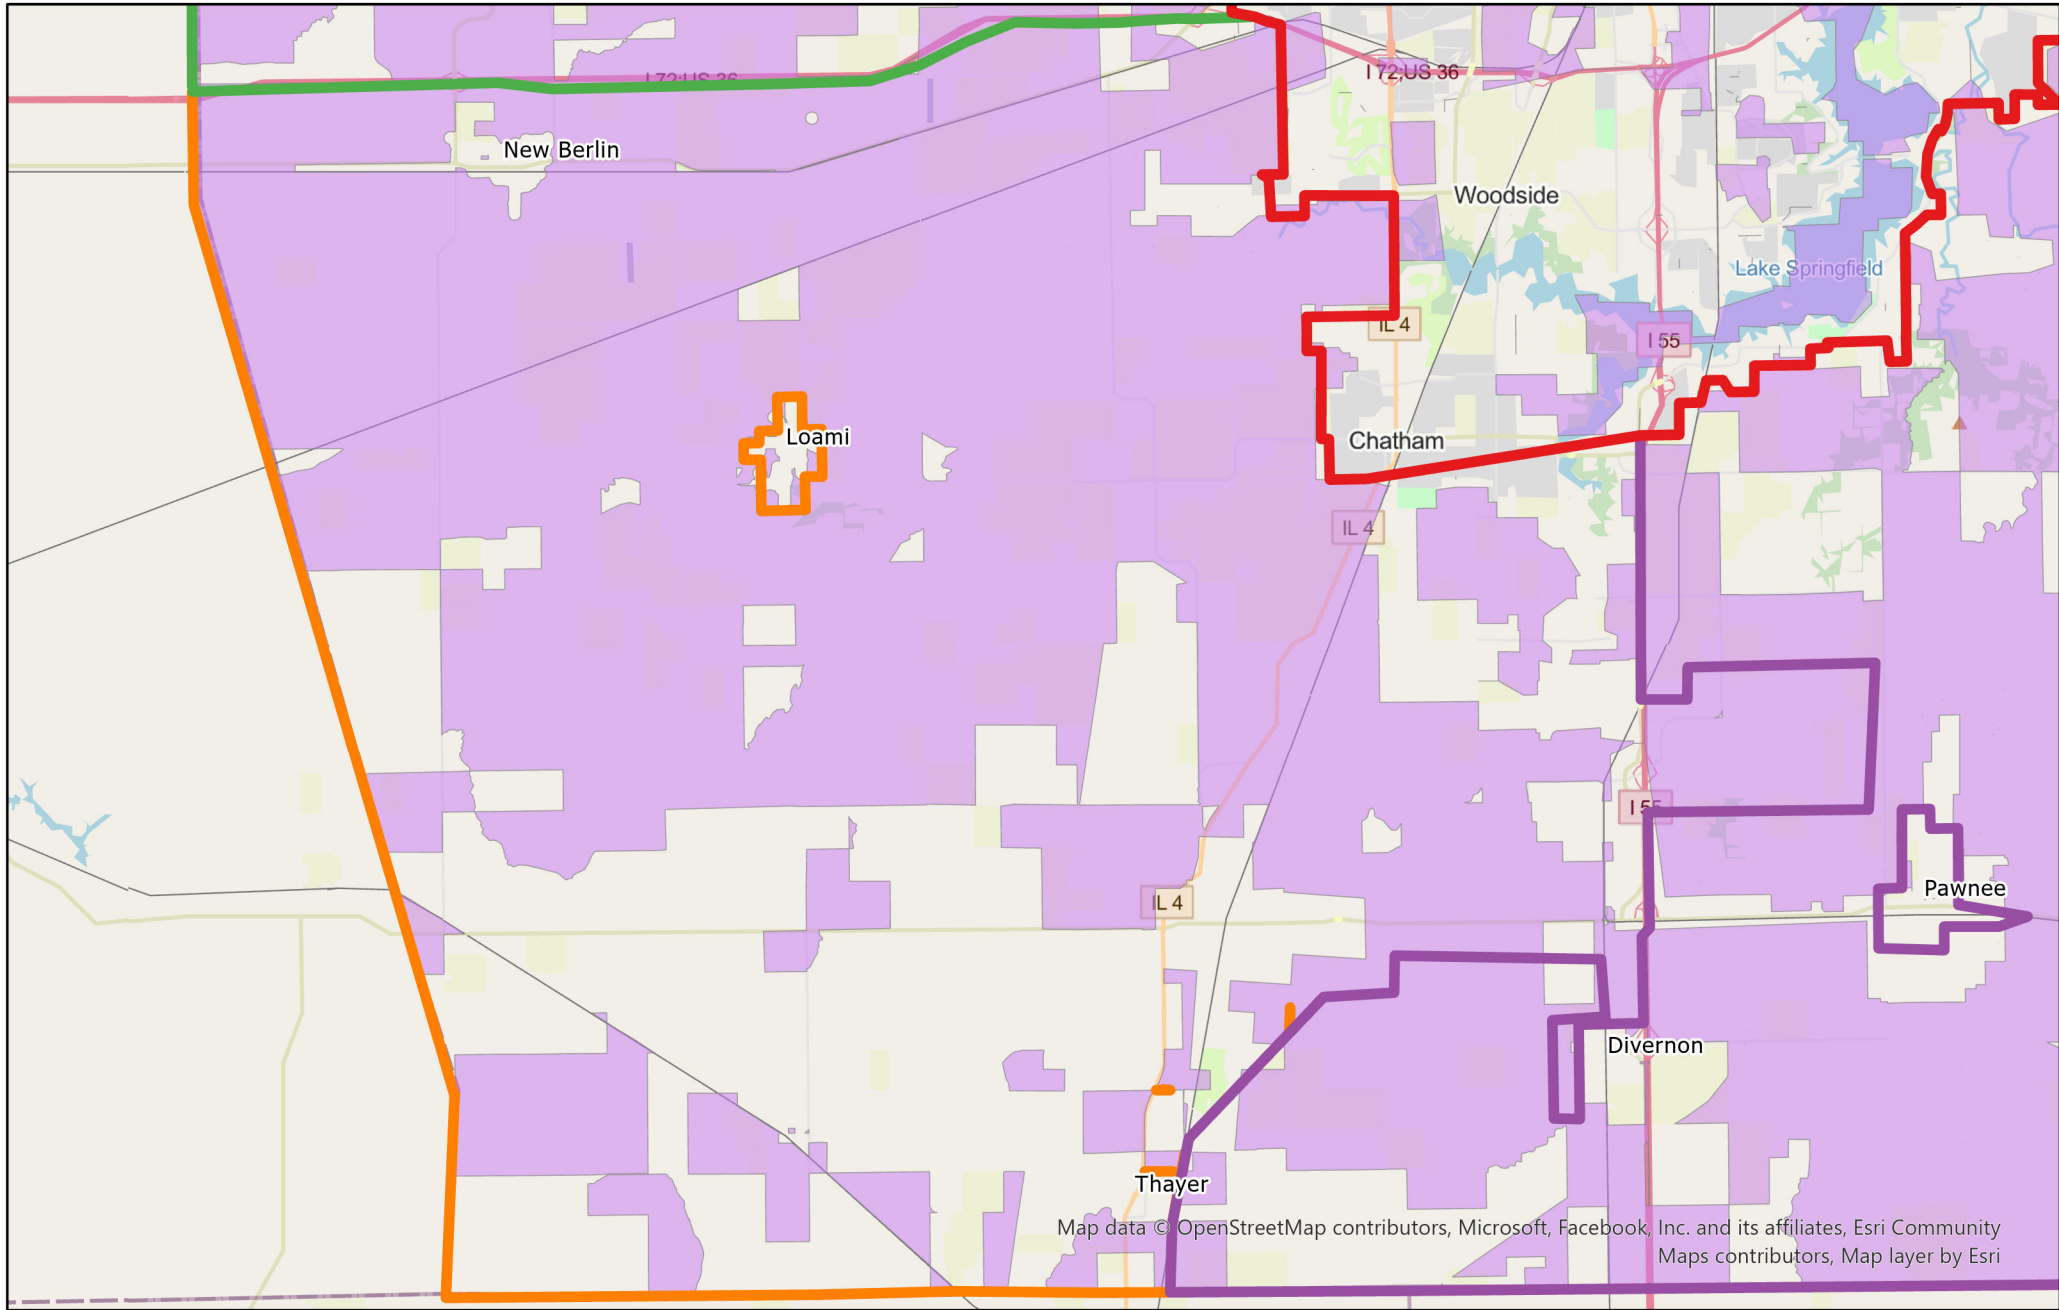

	Grant Eligible Areas		Northwest
	Central		Southeast
	Northeast		Southwest

Grant Eligible Areas derived from the Illinois Broadband Map dated 11/30/22 and excludes authorized FCC RDOF 904 areas.

Northeast Sangamon County IL Grant Eligible Areas

Scale: 1:201,000

Grant Eligible Areas	Northeast	Southeast
Central	Northwest	

Grant Eligible Areas derived from the Illinois Broadband Map dated 11/30/22 and excludes authorized FCC RDOF 904 areas.

Southeast Sangamon County IL Grant Eligible Areas

Scale: 1:247,500

Map data © OpenStreetMap contributors, Microsoft, Facebook, Inc. and its affiliates, Esri Community Maps contributors, Map layer by Esri

	Grant Eligible Areas		Northwest
	Central		Southeast
	Northeast		Southwest

Grant Eligible Areas derived from the Illinois Broadband Map dated 11/30/22 and excludes authorized FCC RDOF 904 areas.

Southwest Sangamon County IL Grant Eligible Areas

Scale: 1:196,000

Map data © OpenStreetMap contributors, Microsoft, Facebook, Inc. and its affiliates, Esri Community Maps contributors, Map layer by Esri